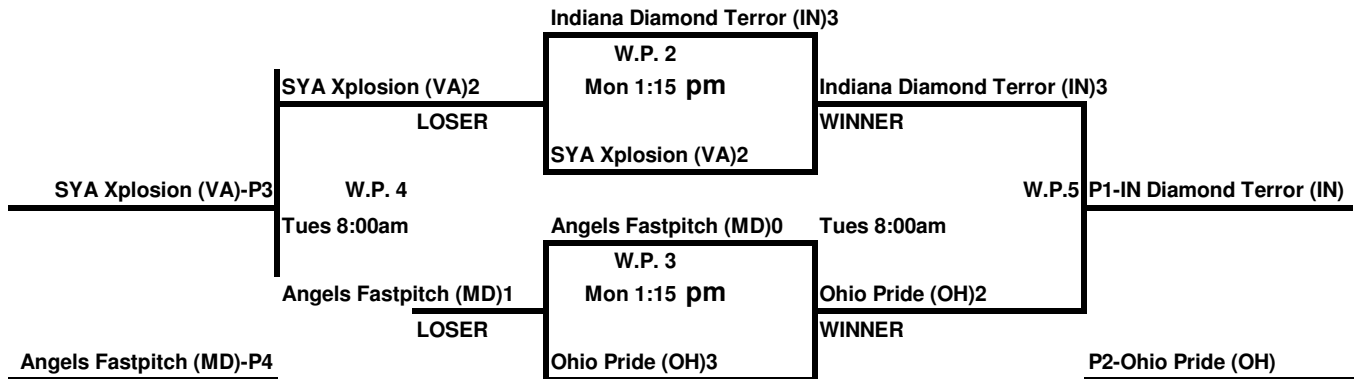

NSA 2009
A - WORLD SERIES
Chattanooga, Tn

16 UNDER
POOL - A

16 UNDER
POOL - B

16 UNDER
POOL - C

NSA 2009
A - WORLD SERIES
Chattanooga, Tn

16 UNDER
POOL - D

16 UNDER
POOL - E

16 UNDER
POOL - F

NSA 2009
 A - WORLD SERIES
 Chattanooga, Tn

16 UNDER
 POOL - G

16 UNDER
 POOL - H

16 UNDER
 POOL - J

NSA 2009
 A - WORLD SERIES
 Chattanooga, Tn

16 UNDER
 POOL - K

16 UNDER
 POOL - L

16 UNDER
 POOL - M

NSA 2009
A - WORLD SERIES
Chattanooga, Tn

16 UNDER
POOL - N

16 UNDER
POOL - O

16 UNDER
POOL - P

NSA 2009
 A - WORLD SERIES
 Chattanooga, Tn

16 UNDER
 POOL - Q

16 UNDER
 POOL - R

NSA 2009
 B - WORLD SERIES
 Chattanooga, TN

- S1 Schaumburg Sluggers Red (IL)
 S2 Pittsburgh Lady Roadrunners (PA)
 S3 Spring Training Vengeance (MI)

16 UNDER
 POOL - T

1	Indy Diamond Chix (Bourgerie) (IN)	1	VS	3
2	Tennessee Fury (TN)	2	VS	3
3	Delco Rage (PA)	1	VS	2