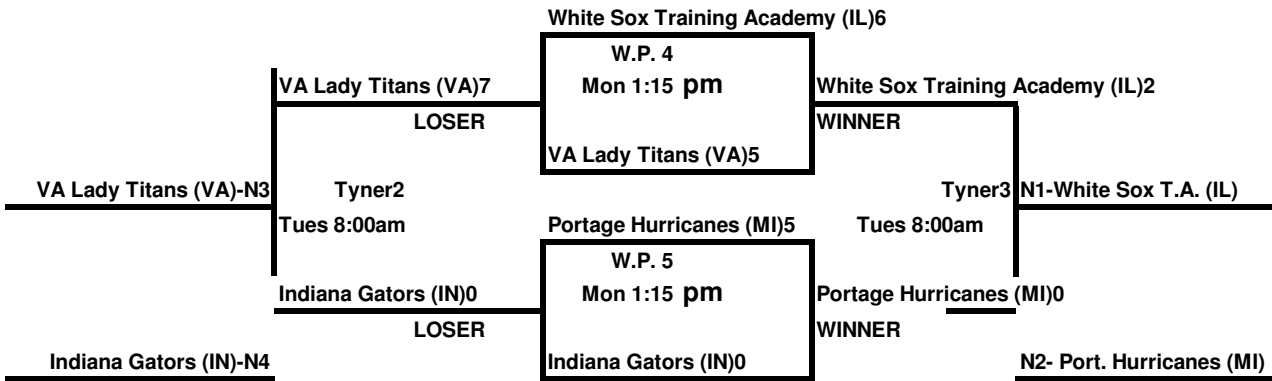

NSA 2009
A - WORLD SERIES
Chattanooga, Tn

16 UNDER
POOL - A

16 UNDER
POOL - B

16 UNDER
POOL - C

NSA 2009
A - WORLD SERIES
Chattanooga, Tn

16 UNDER
POOL - D

16 UNDER
POOL - E

16 UNDER
POOL - F

NSA 2009
 A - WORLD SERIES
 Chattanooga, Tn

16 UNDER
 POOL - G

16 UNDER
 POOL - H

16 UNDER
 POOL - J

NSA 2009
 A - WORLD SERIES
 Chattanooga, Tn

16 UNDER
 POOL - K

16 UNDER
 POOL - L

16 UNDER
 POOL - M

NSA 2009
A - WORLD SERIES
Chattanooga, Tn

16 UNDER
POOL - N

16 UNDER
POOL - O

16 UNDER
POOL - P

NSA 2009
 A - WORLD SERIES
 Chattanooga, Tn

16 UNDER
 POOL - Q

16 UNDER
 POOL - R

NSA 2009
 B - WORLD SERIES
 Chattanooga, TN

16 UNDER
 POOL - S

1	Schaumburg Sluggers Red (IL)	1	VS	3
2	Pittsburgh Lady Roadrunners (PA)	2	VS	3
3	Spring Training Vengeance (MI)	1	VS	2

DAY	TIME	FIELD
Mon	11:30am	Tyner 6
Mon	4:45pm	Tyner 6
Tues	9:45am	W.P. 2