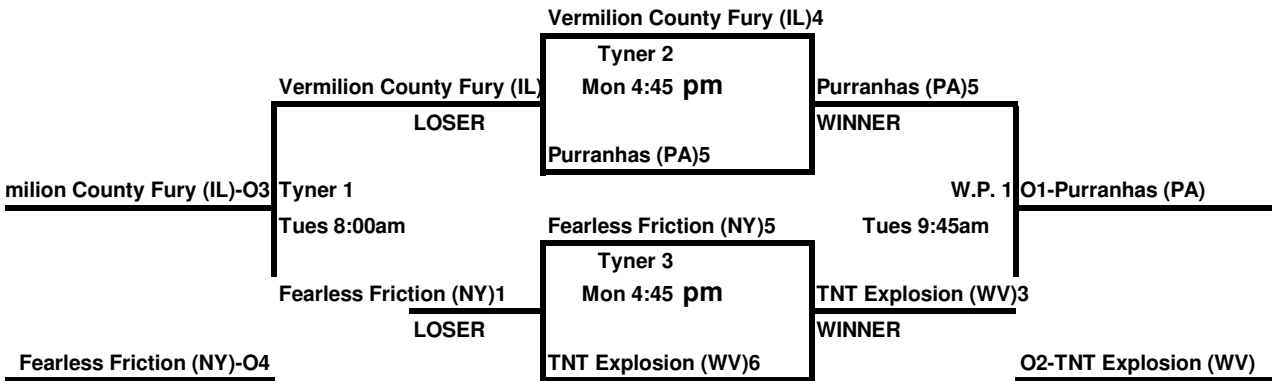

NSA 2009
 A - WORLD SERIES
 Chattanooga, Tn

16 UNDER
 POOL - G

16 UNDER
 POOL - H

16 UNDER
 POOL - J

NSA 2009
 A - WORLD SERIES
 Chattanooga, Tn

16 UNDER
 POOL - K

16 UNDER
 POOL - L

16 UNDER
 POOL - M

NSA 2009
A - WORLD SERIES
Chattanooga, Tn

16 UNDER
POOL - N

16 UNDER
POOL - O

16 UNDER
POOL - P

NSA 2009
 A - WORLD SERIES
 Chattanooga, Tn

16 UNDER
 POOL - Q

16 UNDER
 POOL - R

NSA 2009
 B - WORLD SERIES
 Chattanooga, TN

16 UNDER
 POOL - S

1	Schaumburg Sluggers Red (IL)	1	VS	3
2	Pittsburgh Lady Roadrunners (PA)	2	VS	3
3	Spring Training Vengeance (MI)	1	VS	2

DAY	TIME	FIELD
Mon	11:30am	Tyner 6
Mon	4:45pm	Tyner 6
Tues	9:45am	W.P. 2

- S1 Schaumburg Sluggers Red (IL)
 S2 Pittsburgh Lady Roadrunners (PA)
 S3 Spring Training Vengeance (MI)

16 UNDER
 POOL - T

1	Indy Diamond Chix (Bourgerie) (IN)	1	VS	3
2	Tennessee Fury (TN)	2	VS	3
3	Delco Rage (PA)	1	VS	2