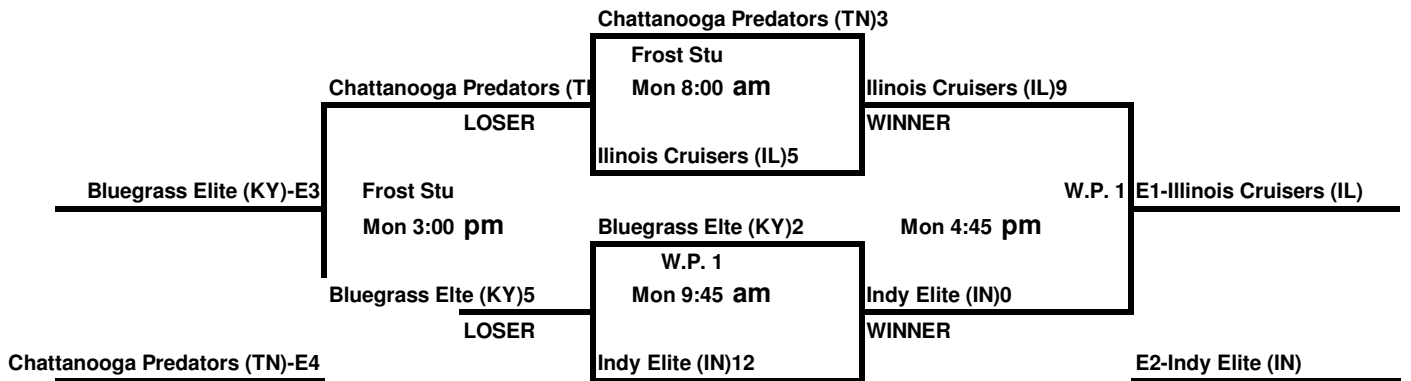

NSA 2009
A - WORLD SERIES
Chattanooga, Tn

16 UNDER
POOL - A

16 UNDER
POOL - B

16 UNDER
POOL - C

NSA 2009
A - WORLD SERIES
Chattanooga, Tn

16 UNDER
POOL - D

16 UNDER
POOL - E

16 UNDER
POOL - F

NSA 2009
 A - WORLD SERIES
 Chattanooga, Tn

16 UNDER
 POOL - G

16 UNDER
 POOL - H

16 UNDER
 POOL - J

NSA 2009
 A - WORLD SERIES
 Chattanooga, Tn

16 UNDER
 POOL - K

16 UNDER
 POOL - L

16 UNDER
 POOL - M

NSA 2009
A - WORLD SERIES
Chattanooga, Tn

16 UNDER
POOL - N

16 UNDER
POOL - O

16 UNDER
POOL - P

NSA 2009
 A - WORLD SERIES
 Chattanooga, Tn

16 UNDER
 POOL - Q

16 UNDER
 POOL - R

NSA 2009
 B - WORLD SERIES
 Chattanooga, TN

16 UNDER
 POOL - S

1	Schaumburg Sluggers Red (IL)	1	VS	3
2	Pittsburgh Lady Roadrunners (PA)	2	VS	3
3	Spring Training Vengeance (MI)	1	VS	2

DAY	TIME	FIELD
Mon	11:30am	Tyner 6
Mon	4:45pm	Tyner 6
Tues	9:45am	W.P. 2