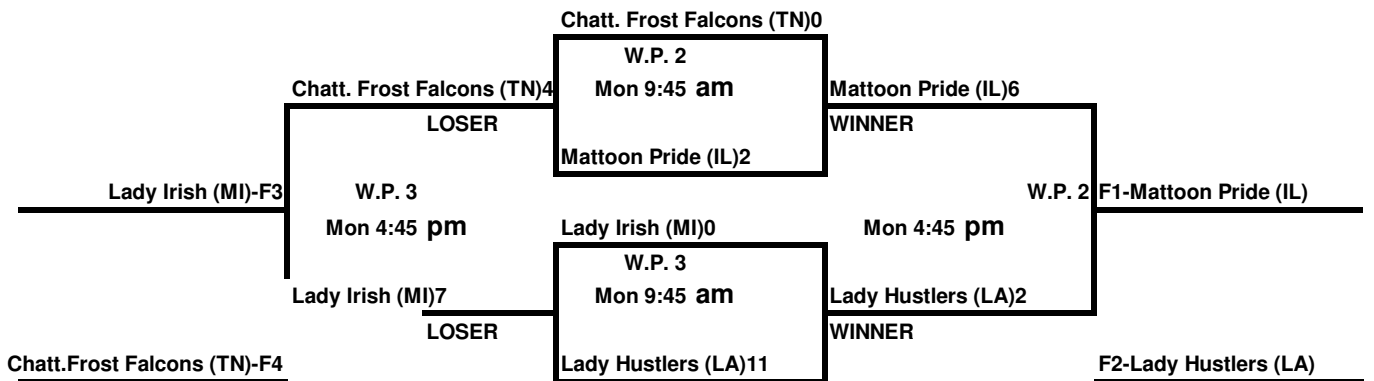

NSA 2009
A - WORLD SERIES
Chattanooga, Tn

16 UNDER
POOL - A

16 UNDER
POOL - B

16 UNDER
POOL - C

NSA 2009
A - WORLD SERIES
Chattanooga, Tn

16 UNDER
POOL - D

16 UNDER
POOL - E

16 UNDER
POOL - F

NSA 2009
 A - WORLD SERIES
 Chattanooga, Tn

16 UNDER
 POOL - G

16 UNDER
 POOL - H

16 UNDER
 POOL - J

NSA 2009
 A - WORLD SERIES
 Chattanooga, Tn

16 UNDER
 POOL - K

16 UNDER
 POOL - L

16 UNDER
 POOL - M

NSA 2009
A - WORLD SERIES
Chattanooga, Tn

16 UNDER
POOL - N

16 UNDER
POOL - O

16 UNDER
POOL - P

NSA 2009
 A - WORLD SERIES
 Chattanooga, Tn

16 UNDER
 POOL - Q

16 UNDER
 POOL - R

NSA 2009
 B - WORLD SERIES
 Chattanooga, TN

16 UNDER
 POOL - S

1	Schaumburg Sluggers Red (IL)	1	VS	3
2	Pittsburgh Lady Roadrunners (PA)	2	VS	3
3	Spring Training Vengeance (MI)	1	VS	2

DAY	TIME	FIELD
Mon	11:30am	Tyner 6
Mon	4:45pm	Tyner 6
Tues	9:45am	W.P. 2