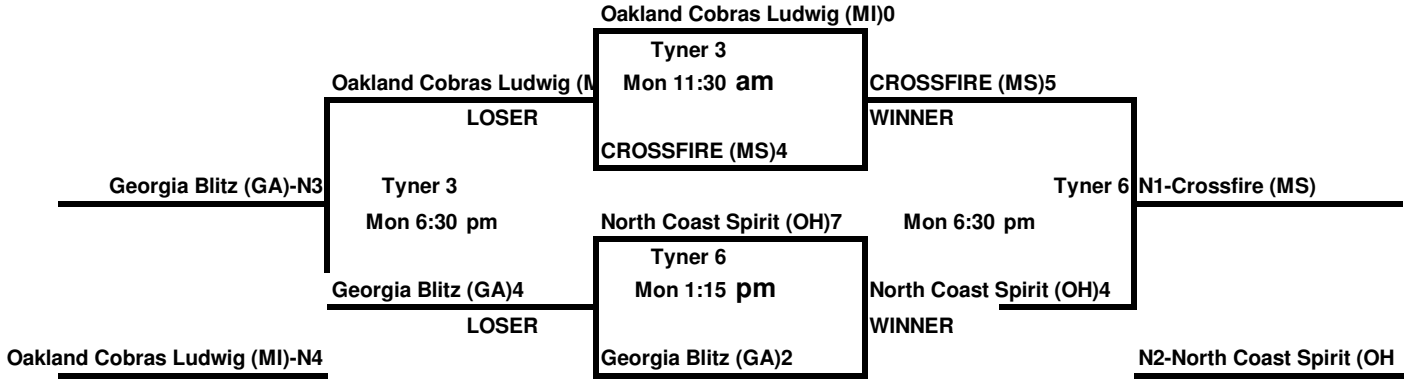

NSA 2009
A - WORLD SERIES
Chattanooga, Tn

16 UNDER
POOL - A

16 UNDER
POOL - B

16 UNDER
POOL - C

NSA 2009
A - WORLD SERIES
Chattanooga, Tn

16 UNDER
POOL - D

16 UNDER
POOL - E

16 UNDER
POOL - F

NSA 2009
 A - WORLD SERIES
 Chattanooga, Tn

16 UNDER
 POOL - G

16 UNDER
 POOL - H

16 UNDER
 POOL - J

NSA 2009
 A - WORLD SERIES
 Chattanooga, Tn

16 UNDER
 POOL - K

16 UNDER
 POOL - L

16 UNDER
 POOL - M

NSA 2009
A - WORLD SERIES
Chattanooga, Tn

16 UNDER
POOL - N

16 UNDER
POOL - O

16 UNDER
POOL - P

NSA 2009
 A - WORLD SERIES
 Chattanooga, Tn

16 UNDER
 POOL - Q

16 UNDER
 POOL - R

NSA 2009
 B - WORLD SERIES
 Chattanooga, TN