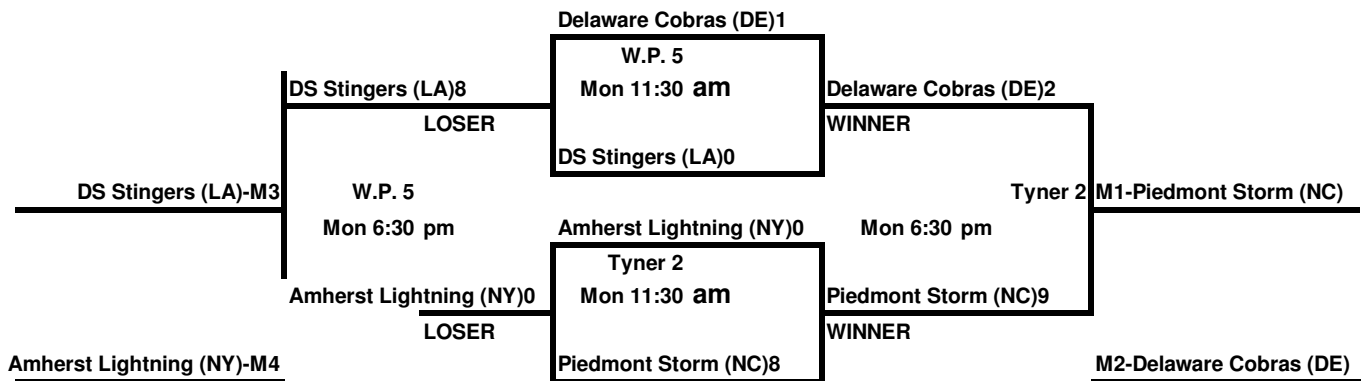

NSA 2009
A - WORLD SERIES
Chattanooga, Tn

16 UNDER
POOL - A

16 UNDER
POOL - B

16 UNDER
POOL - C

NSA 2009
A - WORLD SERIES
Chattanooga, Tn

16 UNDER
POOL - D

16 UNDER
POOL - E

16 UNDER
POOL - F

NSA 2009
 A - WORLD SERIES
 Chattanooga, Tn

16 UNDER
 POOL - G

16 UNDER
 POOL - H

16 UNDER
 POOL - J

NSA 2009
 A - WORLD SERIES
 Chattanooga, Tn

16 UNDER
 POOL - K

16 UNDER
 POOL - L

16 UNDER
 POOL - M

NSA 2009
A - WORLD SERIES
Chattanooga, Tn

16 UNDER
POOL - N

16 UNDER
POOL - O

16 UNDER
POOL - P

NSA 2009
 A - WORLD SERIES
 Chattanooga, Tn

16 UNDER
 POOL - Q

16 UNDER
 POOL - R

NSA 2009
 B - WORLD SERIES
 Chattanooga, TN