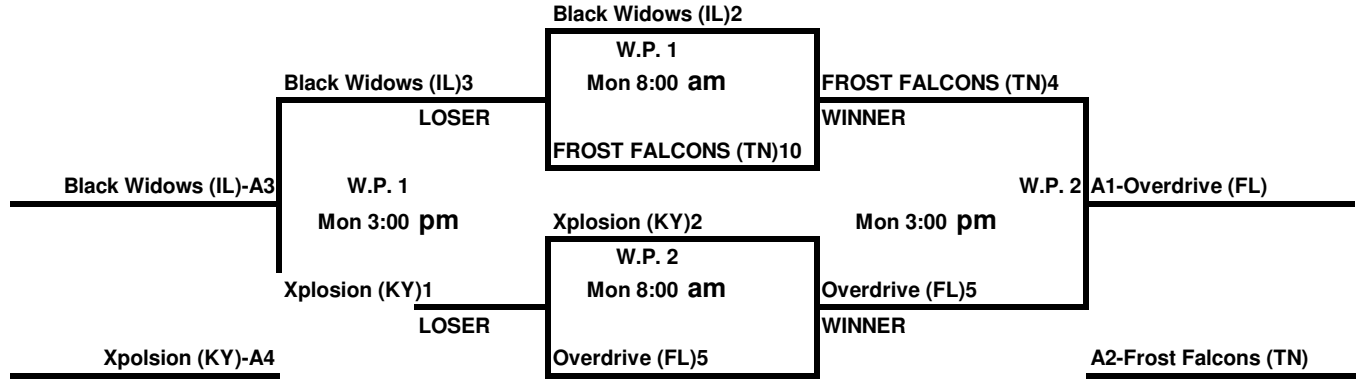

NSA 2009
A - WORLD SERIES
Chattanooga, Tn

16 UNDER
POOL - A

16 UNDER
POOL - B

16 UNDER
POOL - C

NSA 2009
A - WORLD SERIES
Chattanooga, Tn

16 UNDER
POOL - D

16 UNDER
POOL - E

16 UNDER
POOL - F

NSA 2009
 A - WORLD SERIES
 Chattanooga, Tn

16 UNDER
 POOL - G

16 UNDER
 POOL - H

16 UNDER
 POOL - J

NSA 2009
 A - WORLD SERIES
 Chattanooga, Tn

16 UNDER
 POOL - K

16 UNDER
 POOL - L

16 UNDER
 POOL - M

NSA 2009
A - WORLD SERIES
Chattanooga, Tn

16 UNDER
POOL - N

16 UNDER
POOL - O

16 UNDER
POOL - P

NSA 2009
 A - WORLD SERIES
 Chattanooga, Tn

16 UNDER
 POOL - Q

16 UNDER
 POOL - R

NSA 2009
 B - WORLD SERIES
 Chattanooga, TN