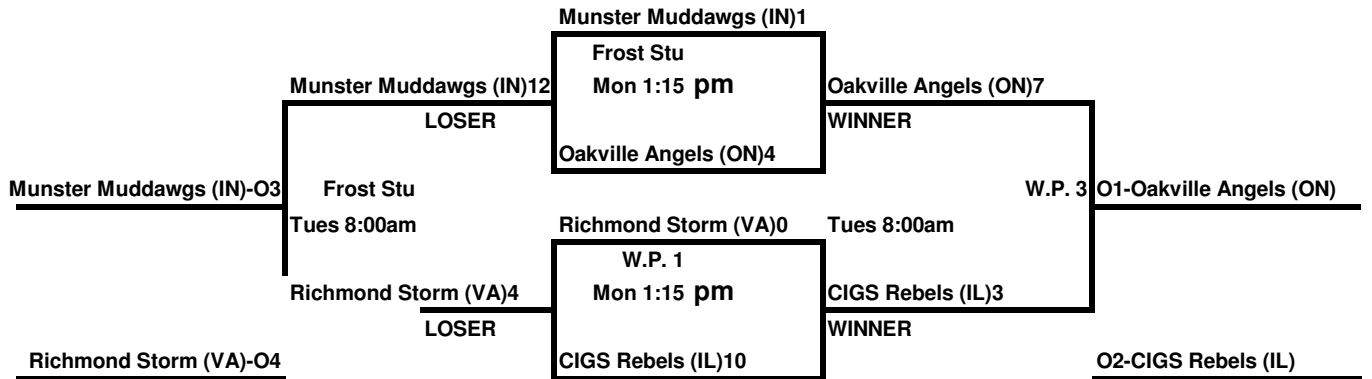

16 UNDER
POOL - O