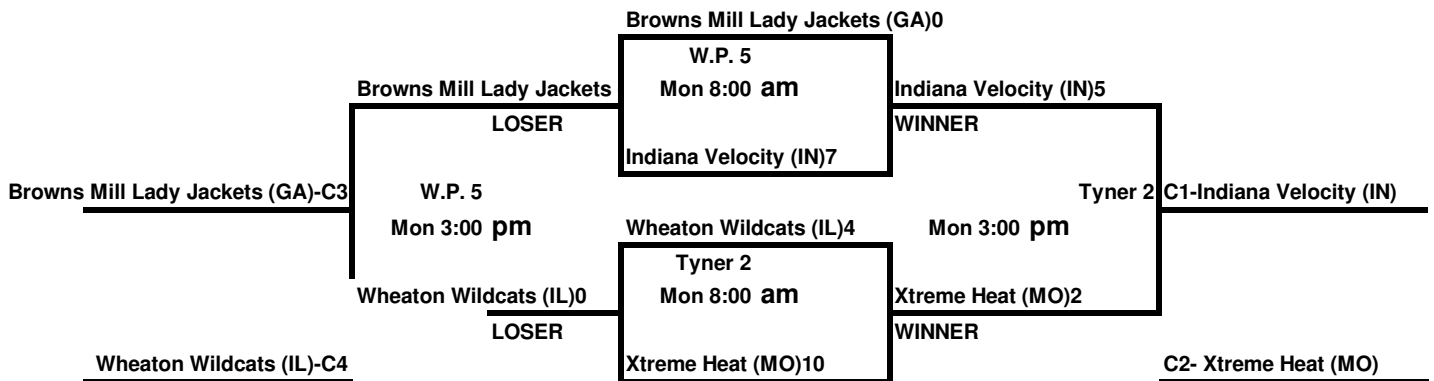

NSA 2009
A - WORLD SERIES
Chattanooga, Tn

16 UNDER
POOL - A

16 UNDER
POOL - B

16 UNDER
POOL - C

NSA 2009
A - WORLD SERIES
Chattanooga, Tn

16 UNDER
POOL - D

16 UNDER
POOL - E

16 UNDER
POOL - F

NSA 2009
 A - WORLD SERIES
 Chattanooga, Tn

16 UNDER
 POOL - G

16 UNDER
 POOL - H

16 UNDER
 POOL - J

NSA 2009
 A - WORLD SERIES
 Chattanooga, Tn

16 UNDER
 POOL - K

16 UNDER
 POOL - L

16 UNDER
 POOL - M

NSA 2009
A - WORLD SERIES
Chattanooga, Tn

16 UNDER
POOL - N

16 UNDER
POOL - O

16 UNDER
POOL - P

NSA 2009
 A - WORLD SERIES
 Chattanooga, Tn

16 UNDER
 POOL - Q

16 UNDER
 POOL - R

NSA 2009
 B - WORLD SERIES
 Chattanooga, TN

- S1 Schaumburg Sluggers Red (IL)
 S2 Pittsburgh Lady Roadrunners (PA)
 S3 Spring Training Vengeance (MI)

16 UNDER
 POOL - T

1	Indy Diamond Chix (Bourgerie) (IN)	1	VS	3
2	Tennessee Fury (TN)	2	VS	3
3	Delco Rage (PA)	1	VS	2