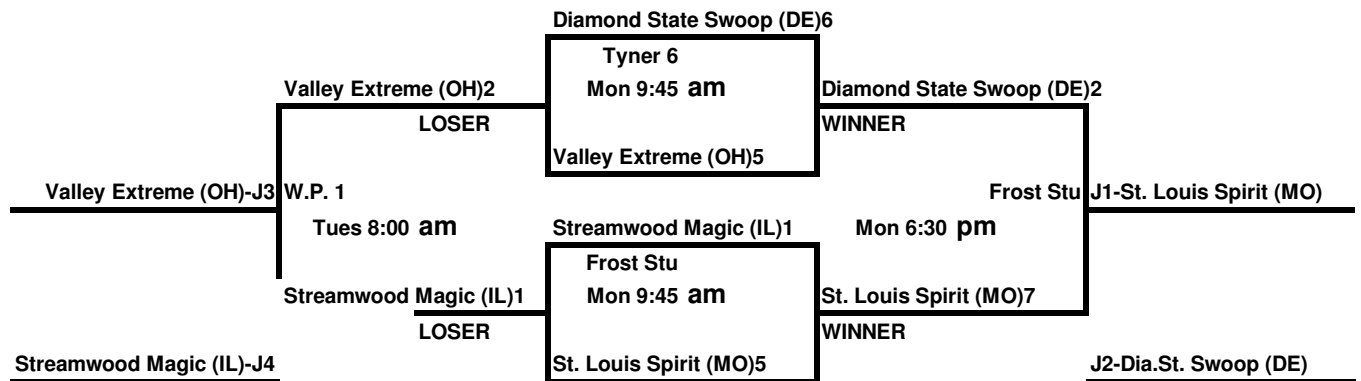

NSA 2009
A - WORLD SERIES
Chattanooga, Tn

16 UNDER
POOL - A

16 UNDER
POOL - B

16 UNDER
POOL - C

NSA 2009
A - WORLD SERIES
Chattanooga, Tn

16 UNDER
POOL - D

16 UNDER
POOL - E

16 UNDER
POOL - F

NSA 2009
 A - WORLD SERIES
 Chattanooga, Tn

16 UNDER
 POOL - G

16 UNDER
 POOL - H

16 UNDER
 POOL - J

NSA 2009
 A - WORLD SERIES
 Chattanooga, Tn

16 UNDER
 POOL - K

16 UNDER
 POOL - L

16 UNDER
 POOL - M

NSA 2009
A - WORLD SERIES
Chattanooga, Tn

16 UNDER
POOL - N

16 UNDER
POOL - O

16 UNDER
POOL - P

NSA 2009
 A - WORLD SERIES
 Chattanooga, Tn

16 UNDER
 POOL - Q

16 UNDER
 POOL - R

NSA 2009
 B - WORLD SERIES
 Chattanooga, TN

16 UNDER
 POOL - S

1	Schaumburg Sluggers Red (IL)	1	VS	3
2	Pittsburgh Lady Roadrunners (PA)	2	VS	3
3	Spring Training Vengeance (MI)	1	VS	2

DAY	TIME	FIELD
Mon	11:30am	Tyner 6
Mon	4:45pm	Tyner 6
Tues	9:45am	W.P. 2