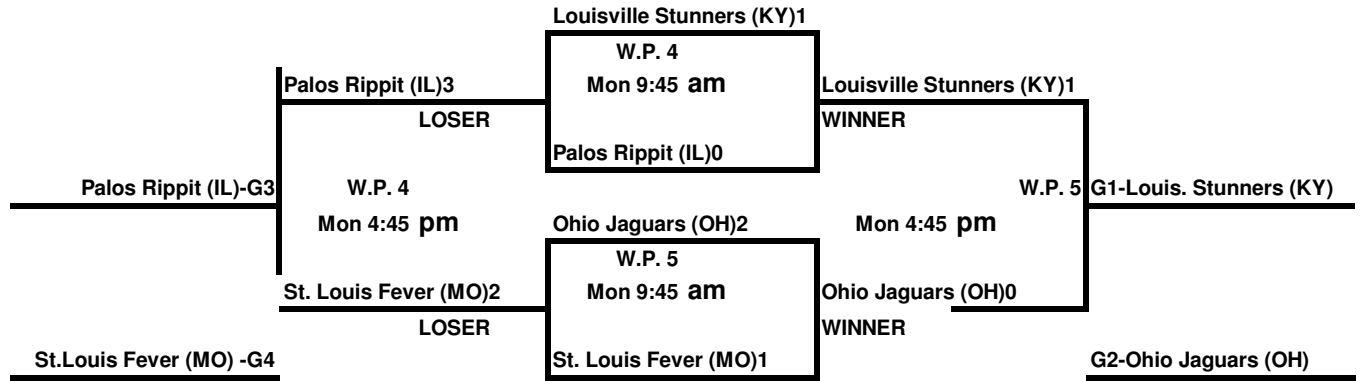

NSA 2009
A - WORLD SERIES
Chattanooga, Tn

16 UNDER
POOL - A

16 UNDER
POOL - B

16 UNDER
POOL - C

NSA 2009
A - WORLD SERIES
Chattanooga, Tn

16 UNDER
POOL - D

16 UNDER
POOL - E

16 UNDER
POOL - F

NSA 2009
 A - WORLD SERIES
 Chattanooga, Tn

16 UNDER
 POOL - G

16 UNDER
 POOL - H

16 UNDER
 POOL - J

NSA 2009
 A - WORLD SERIES
 Chattanooga, Tn

16 UNDER
 POOL - K

16 UNDER
 POOL - L

16 UNDER
 POOL - M

NSA 2009
A - WORLD SERIES
Chattanooga, Tn

16 UNDER
POOL - N

16 UNDER
POOL - O

16 UNDER
POOL - P

NSA 2009
 A - WORLD SERIES
 Chattanooga, Tn

16 UNDER
 POOL - Q

16 UNDER
 POOL - R

NSA 2009
 B - WORLD SERIES
 Chattanooga, TN

- S1 Schaumburg Sluggers Red (IL)
 S2 Pittsburgh Lady Roadrunners (PA)
 S3 Spring Training Vengeance (MI)

16 UNDER
 POOL - T

1	Indy Diamond Chix (Bourgerie) (IN)	1	VS	3
2	Tennessee Fury (TN)	2	VS	3
3	Delco Rage (PA)	1	VS	2