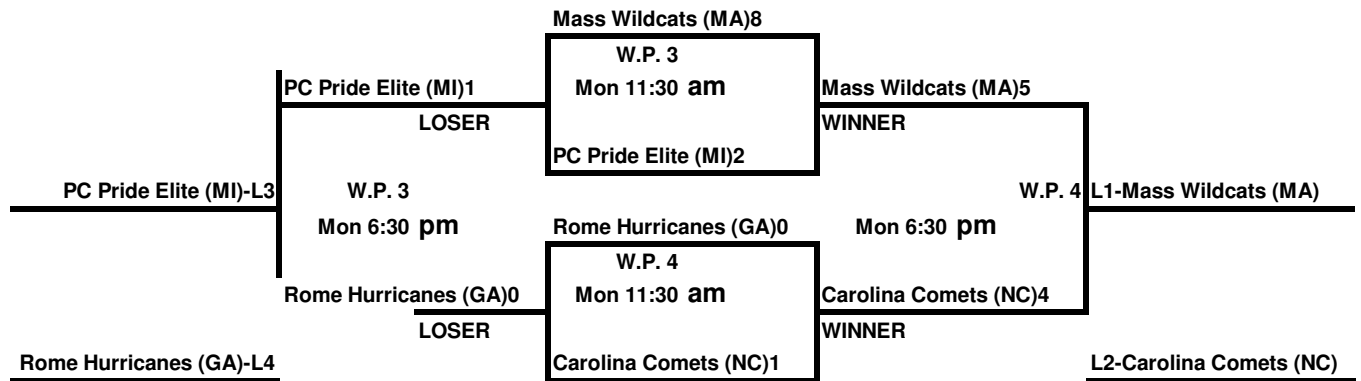

NSA 2009
A - WORLD SERIES
Chattanooga, Tn

16 UNDER
POOL - A

16 UNDER
POOL - B

16 UNDER
POOL - C

NSA 2009
A - WORLD SERIES
Chattanooga, Tn

16 UNDER
POOL - D

16 UNDER
POOL - E

16 UNDER
POOL - F

NSA 2009
 A - WORLD SERIES
 Chattanooga, Tn

16 UNDER
 POOL - G

16 UNDER
 POOL - H

16 UNDER
 POOL - J

NSA 2009
 A - WORLD SERIES
 Chattanooga, Tn

16 UNDER
 POOL - K

16 UNDER
 POOL - L

16 UNDER
 POOL - M

NSA 2009
A - WORLD SERIES
Chattanooga, Tn

16 UNDER
POOL - N

16 UNDER
POOL - O

16 UNDER
POOL - P

NSA 2009
 A - WORLD SERIES
 Chattanooga, Tn

16 UNDER
 POOL - Q

16 UNDER
 POOL - R

NSA 2009
 B - WORLD SERIES
 Chattanooga, TN