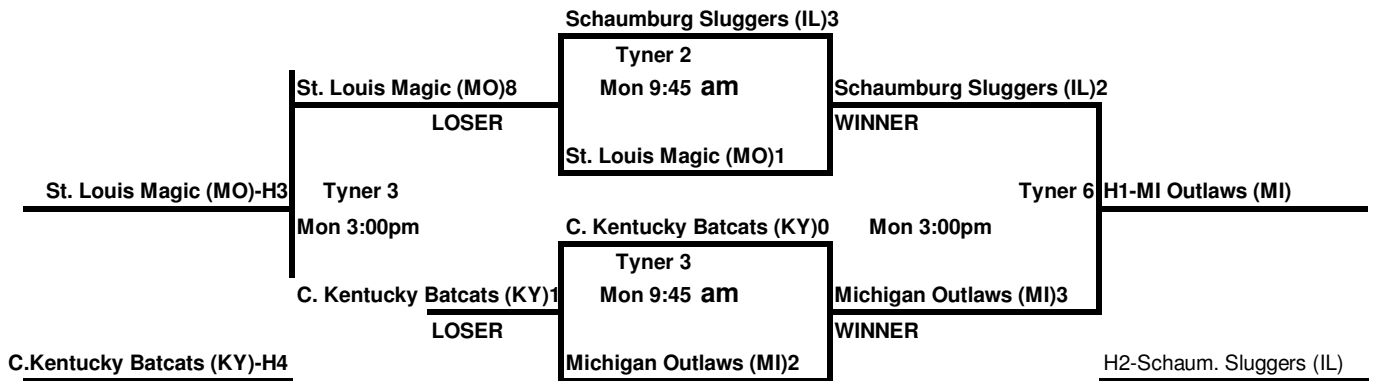

NSA 2009
A - WORLD SERIES
Chattanooga, Tn

16 UNDER
POOL - A

16 UNDER
POOL - B

16 UNDER
POOL - C

NSA 2009
A - WORLD SERIES
Chattanooga, Tn

16 UNDER
POOL - D

16 UNDER
POOL - E

16 UNDER
POOL - F

NSA 2009
 A - WORLD SERIES
 Chattanooga, Tn

16 UNDER
 POOL - G

16 UNDER
 POOL - H

16 UNDER
 POOL - J

NSA 2009
 A - WORLD SERIES
 Chattanooga, Tn

16 UNDER
 POOL - K

16 UNDER
 POOL - L

16 UNDER
 POOL - M

NSA 2009
A - WORLD SERIES
Chattanooga, Tn

16 UNDER
POOL - N

16 UNDER
POOL - O

16 UNDER
POOL - P

NSA 2009
 A - WORLD SERIES
 Chattanooga, Tn

16 UNDER
 POOL - Q

16 UNDER
 POOL - R

NSA 2009
 B - WORLD SERIES
 Chattanooga, TN

16 UNDER
 POOL - S

1	Schaumburg Sluggers Red (IL)	1	VS	3
2	Pittsburgh Lady Roadrunners (PA)	2	VS	3
3	Spring Training Vengeance (MI)	1	VS	2

DAY	TIME	FIELD
Mon	11:30am	Tyner 6
Mon	4:45pm	Tyner 6
Tues	9:45am	W.P. 2