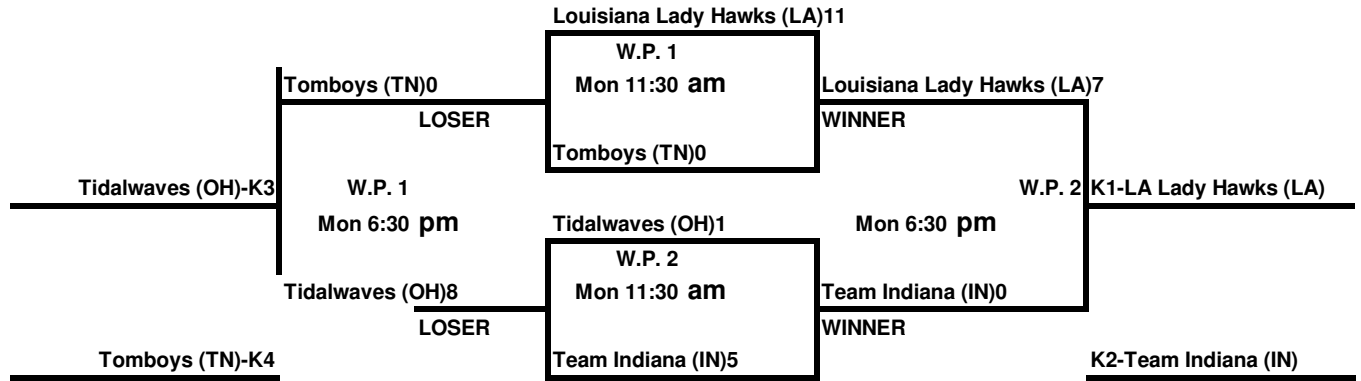

NSA 2009
A - WORLD SERIES
Chattanooga, Tn

16 UNDER
POOL - A

16 UNDER
POOL - B

16 UNDER
POOL - C

NSA 2009
A - WORLD SERIES
Chattanooga, Tn

16 UNDER
POOL - D

16 UNDER
POOL - E

16 UNDER
POOL - F

NSA 2009
 A - WORLD SERIES
 Chattanooga, Tn

16 UNDER
 POOL - G

16 UNDER
 POOL - H

16 UNDER
 POOL - J

NSA 2009
 A - WORLD SERIES
 Chattanooga, Tn

16 UNDER
 POOL - K

16 UNDER
 POOL - L

16 UNDER
 POOL - M

NSA 2009
A - WORLD SERIES
Chattanooga, Tn

16 UNDER
POOL - N

16 UNDER
POOL - O

16 UNDER
POOL - P

NSA 2009
 A - WORLD SERIES
 Chattanooga, Tn

16 UNDER
 POOL - Q

16 UNDER
 POOL - R

NSA 2009
 B - WORLD SERIES
 Chattanooga, TN

16 UNDER
 POOL - S

1	Schaumburg Sluggers Red (IL)	1	VS	3
2	Pittsburgh Lady Roadrunners (PA)	2	VS	3
3	Spring Training Vengeance (MI)	1	VS	2

DAY	TIME	FIELD
Mon	11:30am	Tyner 6
Mon	4:45pm	Tyner 6
Tues	9:45am	W.P. 2