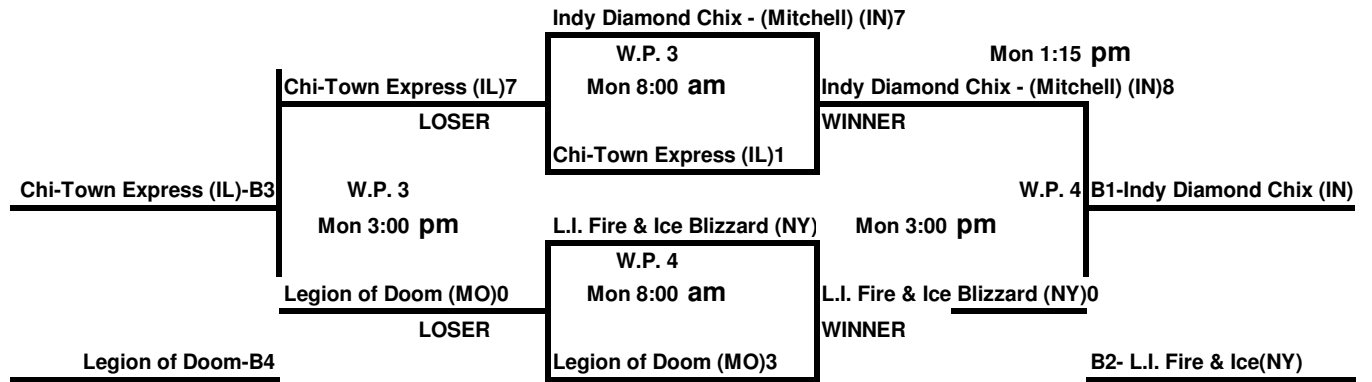

NSA 2009
A - WORLD SERIES
Chattanooga, Tn

16 UNDER
POOL - A

16 UNDER
POOL - B

16 UNDER
POOL - C

NSA 2009
A - WORLD SERIES
Chattanooga, Tn

16 UNDER
POOL - D

16 UNDER
POOL - E

16 UNDER
POOL - F

NSA 2009
 A - WORLD SERIES
 Chattanooga, Tn

16 UNDER
 POOL - G

16 UNDER
 POOL - H

16 UNDER
 POOL - J

NSA 2009
 A - WORLD SERIES
 Chattanooga, Tn

16 UNDER
 POOL - K

16 UNDER
 POOL - L

16 UNDER
 POOL - M