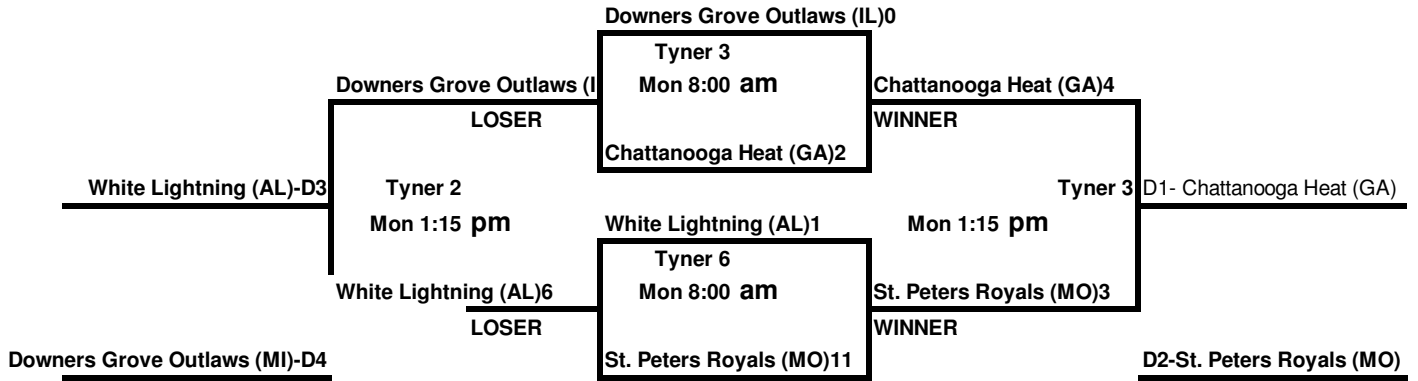

NSA 2009
A - WORLD SERIES
Chattanooga, Tn

16 UNDER
POOL - A

16 UNDER
POOL - B

16 UNDER
POOL - C

NSA 2009
A - WORLD SERIES
Chattanooga, Tn

16 UNDER
POOL - D

16 UNDER
POOL - E

16 UNDER
POOL - F

NSA 2009
 A - WORLD SERIES
 Chattanooga, Tn

16 UNDER
 POOL - G

16 UNDER
 POOL - H

16 UNDER
 POOL - J

NSA 2009
 A - WORLD SERIES
 Chattanooga, Tn

16 UNDER
 POOL - K

16 UNDER
 POOL - L

16 UNDER
 POOL - M