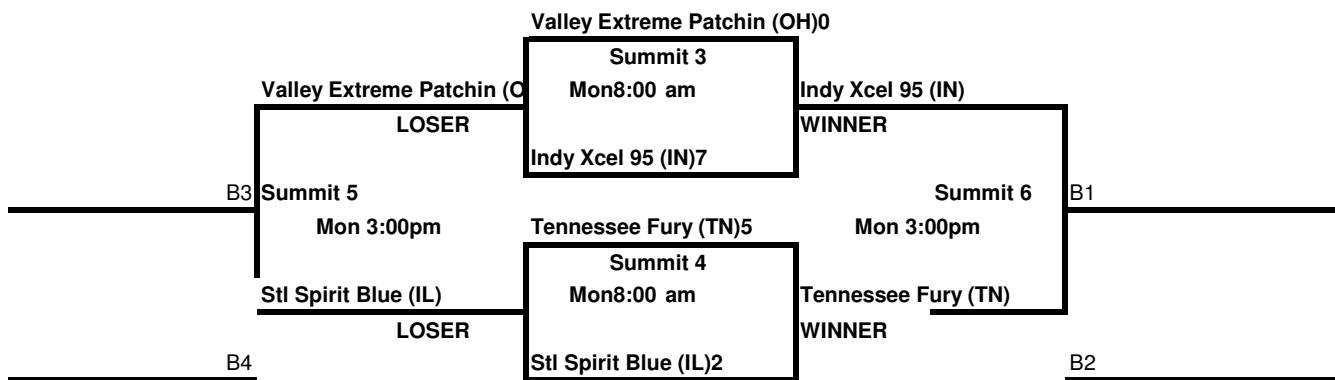

NSA 2009
A - WORLD SERIES
Chattanooga, Tn

14 UNDER
POOL - A

14 UNDER
POOL - B

14 UNDER
POOL - C

NSA 2009
A - WORLD SERIES
Chattanooga, Tn

14 UNDER
POOL - D

14 UNDER
POOL - E

14 UNDER
POOL - F

NSA 2009
 A - WORLD SERIES
 Chattanooga, Tn

14 UNDER
 POOL - G

14 UNDER
 POOL - H

14 UNDER
 POOL - J

NSA 2009
 A - WORLD SERIES
 Chattanooga, Tn

14 UNDER
 POOL - K

14 UNDER
 POOL - L

14 UNDER
 POOL - M

NSA 2009
A - WORLD SERIES
Chattanooga, Tn

14 UNDER
POOL - N

14 UNDER
POOL - O

14 UNDER
POOL - P