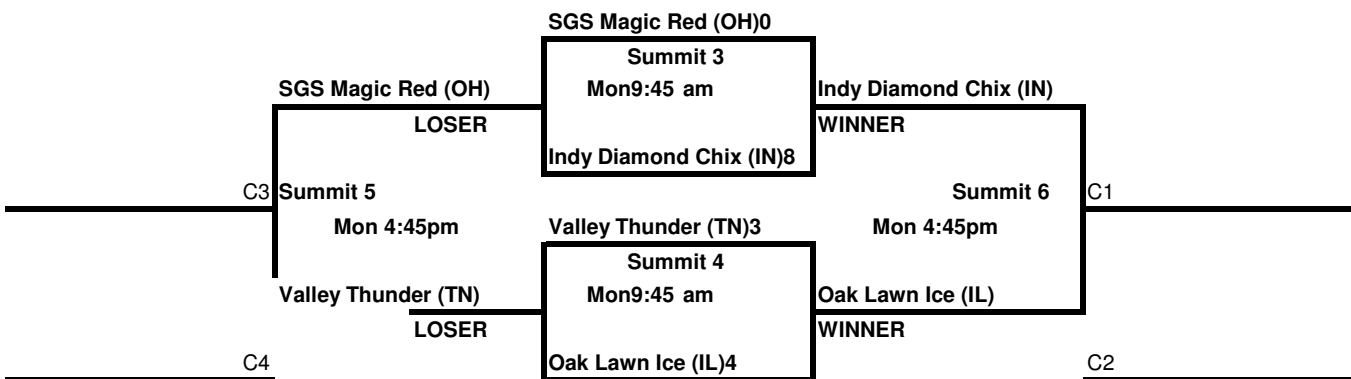

NSA 2009
A - WORLD SERIES
Chattanooga, Tn

14 UNDER
POOL - A

14 UNDER
POOL - B

14 UNDER
POOL - C

NSA 2009
A - WORLD SERIES
Chattanooga, Tn

14 UNDER
POOL - D

14 UNDER
POOL - E

14 UNDER
POOL - F

NSA 2009
 A - WORLD SERIES
 Chattanooga, Tn

14 UNDER
 POOL - G

14 UNDER
 POOL - H

14 UNDER
 POOL - J

NSA 2009
 A - WORLD SERIES
 Chattanooga, Tn

14 UNDER
 POOL - K

14 UNDER
 POOL - L

14 UNDER
 POOL - M

NSA 2009
A - WORLD SERIES
Chattanooga, Tn

14 UNDER
POOL - N

14 UNDER
POOL - O

14 UNDER
POOL - P