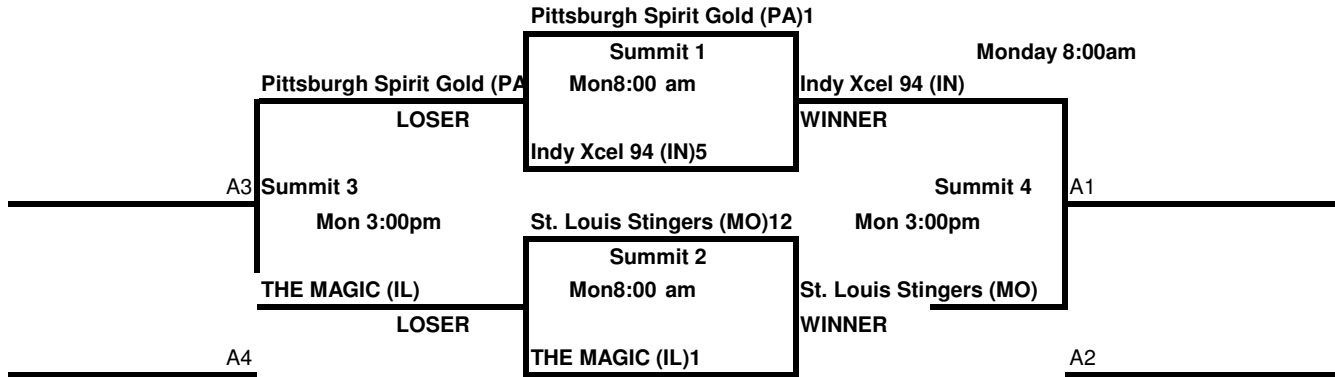

NSA 2009
A - WORLD SERIES
Chattanooga, Tn

14 UNDER
POOL - A

14 UNDER
POOL - B

14 UNDER
POOL - C

NSA 2009
A - WORLD SERIES
Chattanooga, Tn

14 UNDER
POOL - D

14 UNDER
POOL - E

14 UNDER
POOL - F

NSA 2009
 A - WORLD SERIES
 Chattanooga, Tn

14 UNDER
 POOL - G

14 UNDER
 POOL - H

14 UNDER
 POOL - J

NSA 2009
 A - WORLD SERIES
 Chattanooga, Tn

14 UNDER
 POOL - K

14 UNDER
 POOL - L

14 UNDER
 POOL - M

NSA 2009
A - WORLD SERIES
Chattanooga, Tn

14 UNDER
POOL - N

14 UNDER
POOL - O

14 UNDER
POOL - P