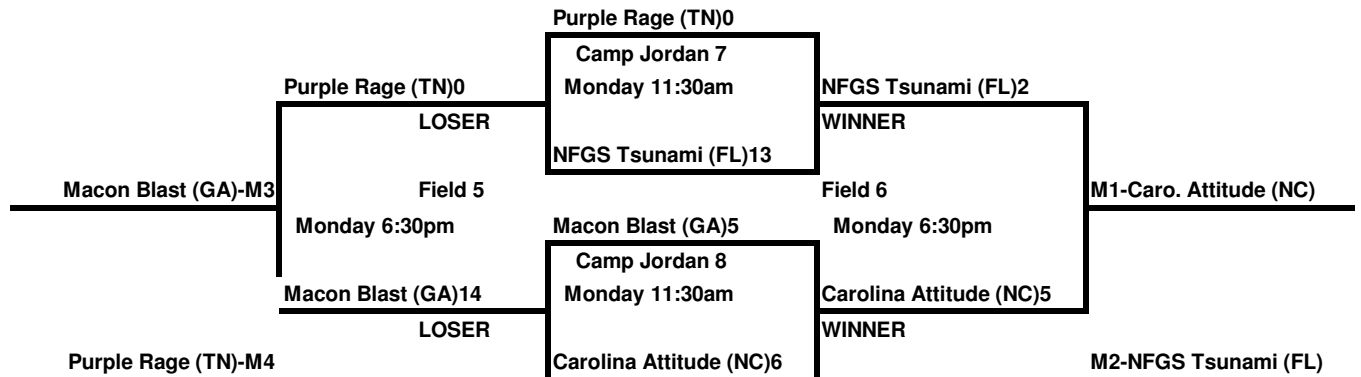

NSA 2009  
 A - WORLD SERIES  
 Chattanooga, Tn

12 UNDER  
 POOL - A

12 UNDER  
 POOL - B

12 UNDER  
 POOL - C

NSA 2009  
A - WORLD SERIES  
Chattanooga, Tn

12 UNDER  
POOL - D

12 UNDER  
POOL - E

12 UNDER  
POOL - F

NSA 2009  
A - WORLD SERIES  
Chattanooga, Tn

12 UNDER  
POOL - G

12 UNDER  
POOL - H

12 UNDER  
POOL - J

NSA 2009  
A - WORLD SERIES  
Chattanooga, Tn

12 UNDER  
POOL - K

12 UNDER  
POOL - L

12 UNDER  
POOL - M

NSA 2009  
A - WORLD SERIES  
Chattanooga, Tn

12 UNDER  
POOL - N

12 UNDER  
POOL - O

NSA 2009  
 B - WORLD SERIES  
 Chattanooga, Tn

12 UNDER  
 POOL - P

18 UNDER  
 POOL - Q