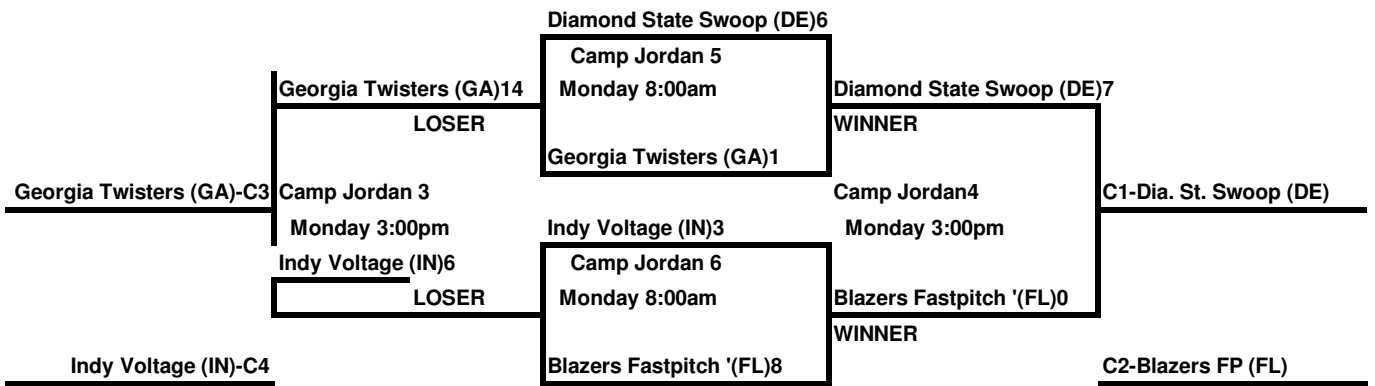

NSA 2009  
 A - WORLD SERIES  
 Chattanooga, Tn

12 UNDER  
 POOL - A

12 UNDER  
 POOL - B

12 UNDER  
 POOL - C

NSA 2009  
A - WORLD SERIES  
Chattanooga, Tn

12 UNDER  
POOL - D

12 UNDER  
POOL - E

12 UNDER  
POOL - F

NSA 2009  
A - WORLD SERIES  
Chattanooga, Tn

12 UNDER  
POOL - G

12 UNDER  
POOL - H

12 UNDER  
POOL - J

NSA 2009  
A - WORLD SERIES  
Chattanooga, Tn

12 UNDER  
POOL - K

12 UNDER  
POOL - L

12 UNDER  
POOL - M

NSA 2009  
A - WORLD SERIES  
Chattanooga, Tn

12 UNDER  
POOL - N

12 UNDER  
POOL - O

NSA 2009  
 B - WORLD SERIES  
 Chattanooga, Tn

12 UNDER  
 POOL - P

18 UNDER  
 POOL - Q