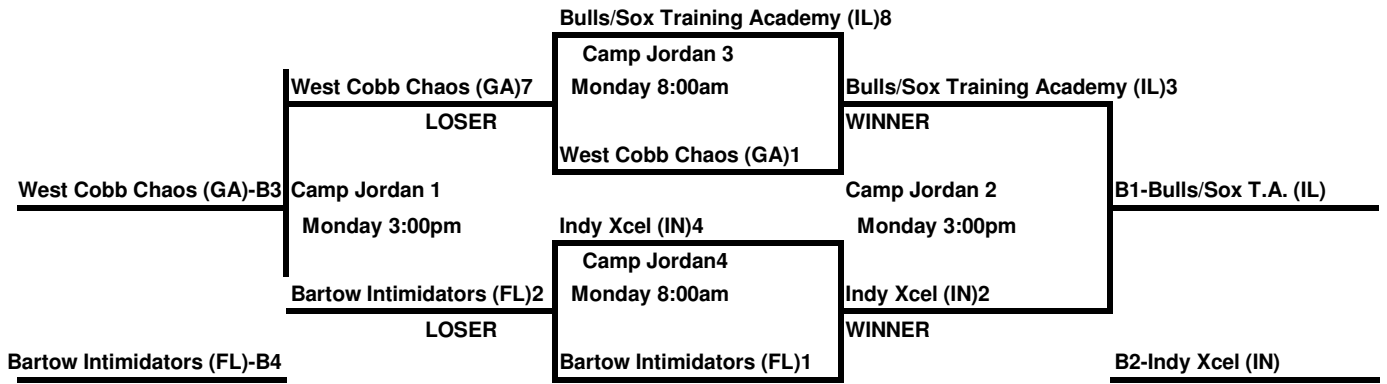

NSA 2009  
 A - WORLD SERIES  
 Chattanooga, Tn

12 UNDER  
 POOL - A

12 UNDER  
 POOL - B

12 UNDER  
 POOL - C

NSA 2009  
A - WORLD SERIES  
Chattanooga, Tn

12 UNDER  
POOL - D

12 UNDER  
POOL - E

12 UNDER  
POOL - F

NSA 2009  
A - WORLD SERIES  
Chattanooga, Tn

12 UNDER  
POOL - G

12 UNDER  
POOL - H

12 UNDER  
POOL - J

NSA 2009  
A - WORLD SERIES  
Chattanooga, Tn

12 UNDER  
POOL - K

12 UNDER  
POOL - L

12 UNDER  
POOL - M

NSA 2009  
A - WORLD SERIES  
Chattanooga, Tn

12 UNDER  
POOL - N

12 UNDER  
POOL - O

NSA 2009  
 B - WORLD SERIES  
 Chattanooga, Tn

12 UNDER  
 POOL - P

18 UNDER  
 POOL - Q