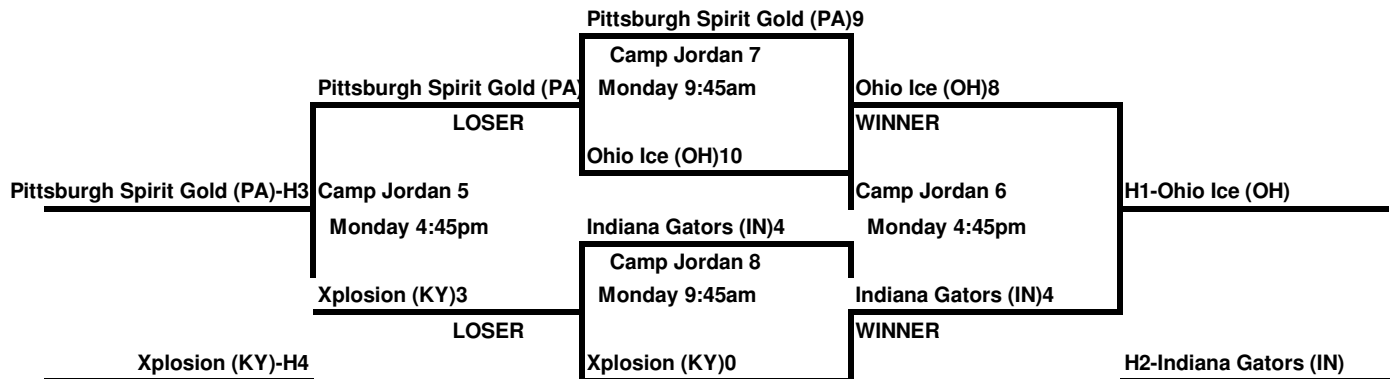

NSA 2009  
 A - WORLD SERIES  
 Chattanooga, Tn

12 UNDER  
 POOL - A

12 UNDER  
 POOL - B

12 UNDER  
 POOL - C

NSA 2009  
A - WORLD SERIES  
Chattanooga, Tn

12 UNDER  
POOL - D

12 UNDER  
POOL - E

12 UNDER  
POOL - F

NSA 2009  
A - WORLD SERIES  
Chattanooga, Tn

12 UNDER  
POOL - G

12 UNDER  
POOL - H

12 UNDER  
POOL - J

NSA 2009  
A - WORLD SERIES  
Chattanooga, Tn

12 UNDER  
POOL - K

12 UNDER  
POOL - L

12 UNDER  
POOL - M

NSA 2009  
A - WORLD SERIES  
Chattanooga, Tn

12 UNDER  
POOL - N

12 UNDER  
POOL - O

NSA 2009  
 B - WORLD SERIES  
 Chattanooga, Tn

12 UNDER  
 POOL - P

18 UNDER  
 POOL - Q