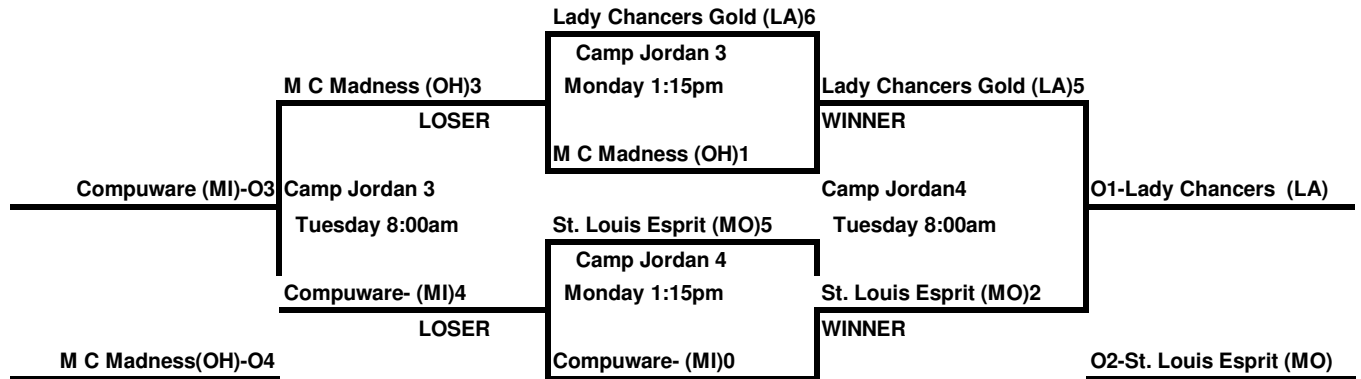

NSA 2009  
 A - WORLD SERIES  
 Chattanooga, Tn

12 UNDER  
 POOL - A

12 UNDER  
 POOL - B

12 UNDER  
 POOL - C

NSA 2009  
A - WORLD SERIES  
Chattanooga, Tn

12 UNDER  
POOL - D

12 UNDER  
POOL - E

12 UNDER  
POOL - F

NSA 2009  
A - WORLD SERIES  
Chattanooga, Tn

12 UNDER  
POOL - G

12 UNDER  
POOL - H

12 UNDER  
POOL - J

NSA 2009  
A - WORLD SERIES  
Chattanooga, Tn

12 UNDER  
POOL - K

12 UNDER  
POOL - L

12 UNDER  
POOL - M

NSA 2009  
A - WORLD SERIES  
Chattanooga, Tn

12 UNDER  
POOL - N

12 UNDER  
POOL - O

NSA 2009  
 B - WORLD SERIES  
 Chattanooga, Tn

12 UNDER  
 POOL - P

18 UNDER  
 POOL - Q