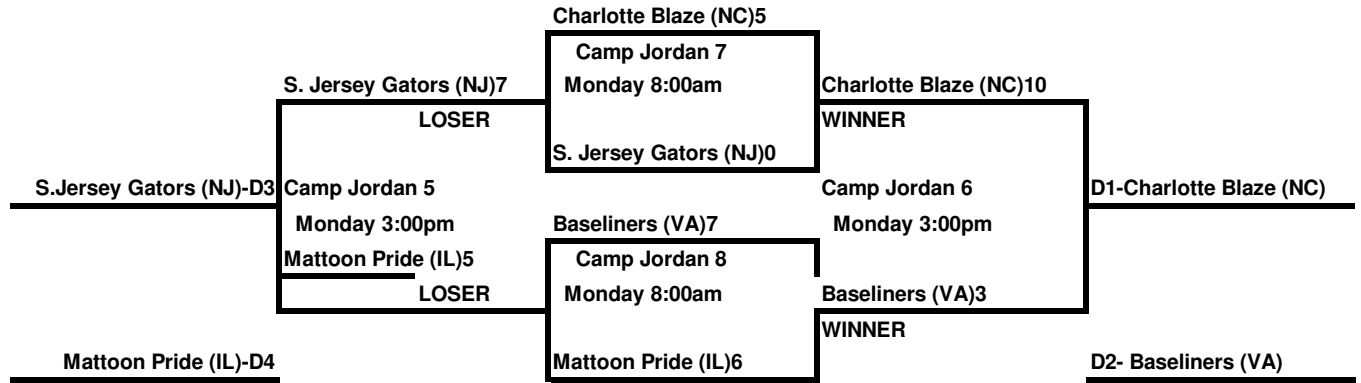

NSA 2009  
 A - WORLD SERIES  
 Chattanooga, Tn

12 UNDER  
 POOL - A

12 UNDER  
 POOL - B

12 UNDER  
 POOL - C

NSA 2009  
A - WORLD SERIES  
Chattanooga, Tn

12 UNDER  
POOL - D

12 UNDER  
POOL - E

12 UNDER  
POOL - F

NSA 2009  
A - WORLD SERIES  
Chattanooga, Tn

12 UNDER  
POOL - G

12 UNDER  
POOL - H

12 UNDER  
POOL - J

NSA 2009  
A - WORLD SERIES  
Chattanooga, Tn

12 UNDER  
POOL - K

12 UNDER  
POOL - L

12 UNDER  
POOL - M

NSA 2009  
A - WORLD SERIES  
Chattanooga, Tn

12 UNDER  
POOL - N

12 UNDER  
POOL - O

NSA 2009  
 B - WORLD SERIES  
 Chattanooga, Tn

12 UNDER  
 POOL - P

18 UNDER  
 POOL - Q