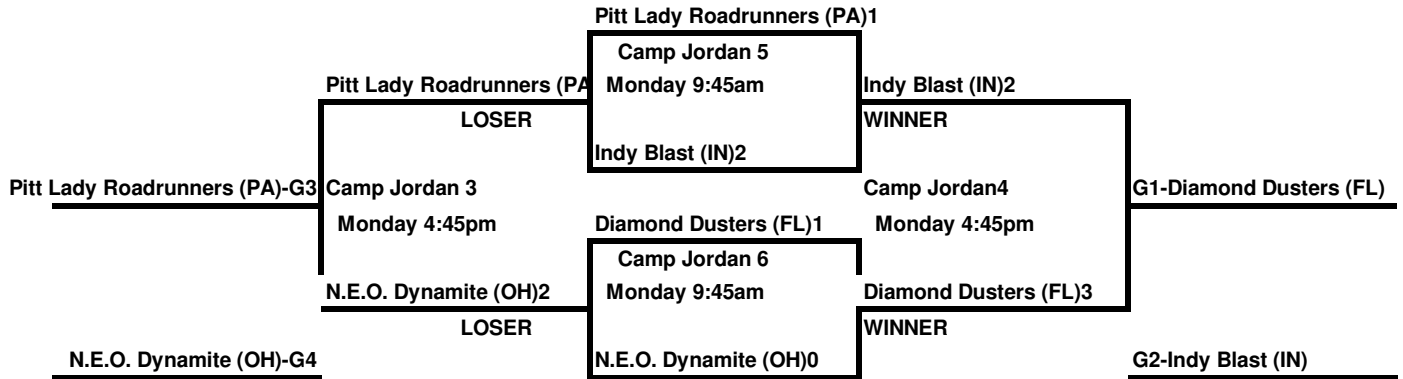

NSA 2009  
 A - WORLD SERIES  
 Chattanooga, Tn

12 UNDER  
 POOL - A

12 UNDER  
 POOL - B

12 UNDER  
 POOL - C

NSA 2009  
A - WORLD SERIES  
Chattanooga, Tn

12 UNDER  
POOL - D

12 UNDER  
POOL - E

12 UNDER  
POOL - F

NSA 2009  
A - WORLD SERIES  
Chattanooga, Tn

12 UNDER  
POOL - G

12 UNDER  
POOL - H

12 UNDER  
POOL - J

NSA 2009  
A - WORLD SERIES  
Chattanooga, Tn

12 UNDER  
POOL - K

12 UNDER  
POOL - L

12 UNDER  
POOL - M

NSA 2009  
A - WORLD SERIES  
Chattanooga, Tn

12 UNDER  
POOL - N

12 UNDER  
POOL - O

NSA 2009  
 B - WORLD SERIES  
 Chattanooga, Tn

12 UNDER  
 POOL - P

18 UNDER  
 POOL - Q