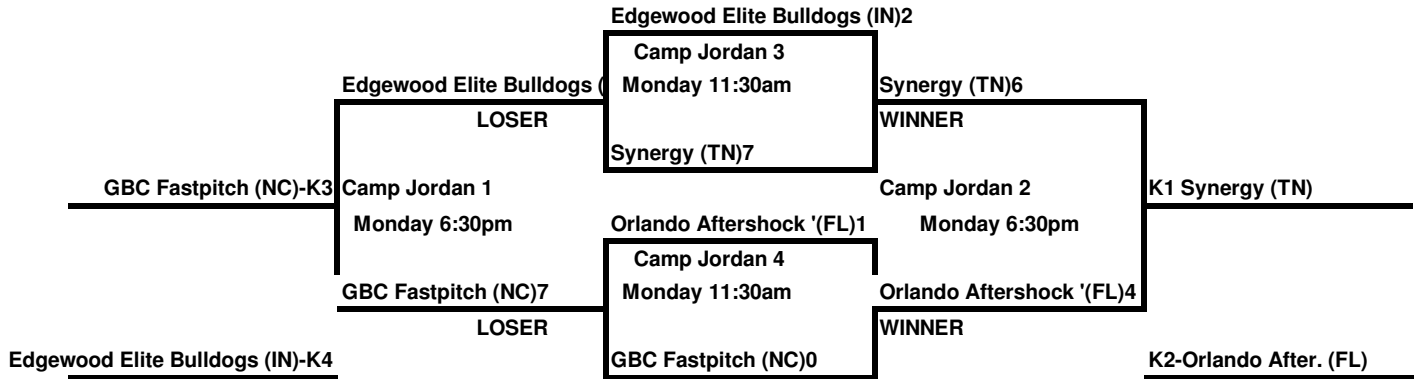

NSA 2009  
 A - WORLD SERIES  
 Chattanooga, Tn

12 UNDER  
 POOL - A

12 UNDER  
 POOL - B

12 UNDER  
 POOL - C

NSA 2009  
A - WORLD SERIES  
Chattanooga, Tn

12 UNDER  
POOL - D

12 UNDER  
POOL - E

12 UNDER  
POOL - F

NSA 2009  
A - WORLD SERIES  
Chattanooga, Tn

12 UNDER  
POOL - G

12 UNDER  
POOL - H

12 UNDER  
POOL - J

NSA 2009  
A - WORLD SERIES  
Chattanooga, Tn

12 UNDER  
POOL - K

12 UNDER  
POOL - L

12 UNDER  
POOL - M

NSA 2009  
A - WORLD SERIES  
Chattanooga, Tn

12 UNDER  
POOL - N

12 UNDER  
POOL - O

NSA 2009  
 B - WORLD SERIES  
 Chattanooga, Tn

12 UNDER  
 POOL - P

18 UNDER  
 POOL - Q