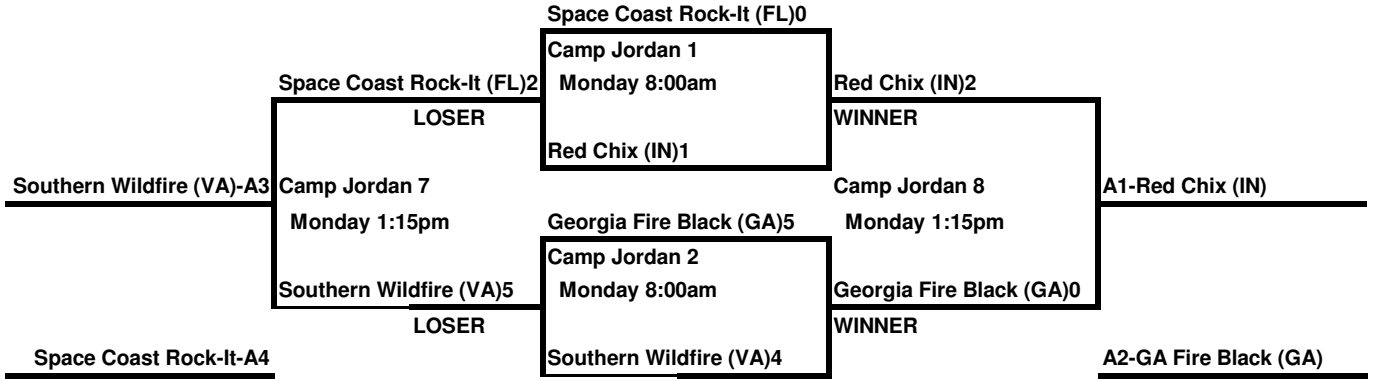

NSA 2009  
 A - WORLD SERIES  
 Chattanooga, Tn

12 UNDER  
 POOL - A

12 UNDER  
 POOL - B

12 UNDER  
 POOL - C

NSA 2009  
A - WORLD SERIES  
Chattanooga, Tn

12 UNDER  
POOL - D

12 UNDER  
POOL - E

12 UNDER  
POOL - F

NSA 2009  
A - WORLD SERIES  
Chattanooga, Tn

12 UNDER  
POOL - G

12 UNDER  
POOL - H

12 UNDER  
POOL - J

NSA 2009  
A - WORLD SERIES  
Chattanooga, Tn

12 UNDER  
POOL - K

12 UNDER  
POOL - L

12 UNDER  
POOL - M

NSA 2009  
A - WORLD SERIES  
Chattanooga, Tn

12 UNDER  
POOL - N

12 UNDER  
POOL - O

NSA 2009  
 B - WORLD SERIES  
 Chattanooga, Tn

12 UNDER  
 POOL - P

18 UNDER  
 POOL - Q