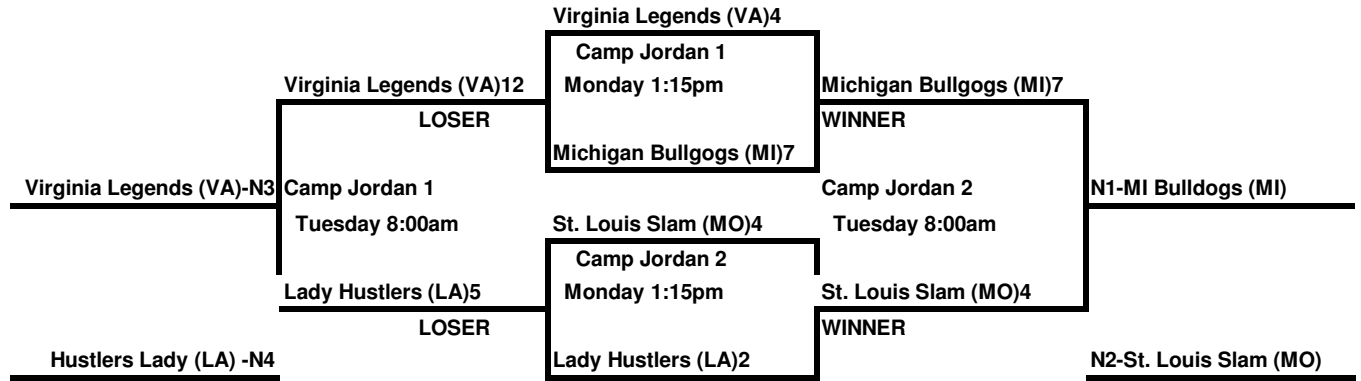

NSA 2009  
 A - WORLD SERIES  
 Chattanooga, Tn

12 UNDER  
 POOL - A

12 UNDER  
 POOL - B

12 UNDER  
 POOL - C

NSA 2009  
A - WORLD SERIES  
Chattanooga, Tn

12 UNDER  
POOL - D

12 UNDER  
POOL - E

12 UNDER  
POOL - F

NSA 2009  
A - WORLD SERIES  
Chattanooga, Tn

12 UNDER  
POOL - G

12 UNDER  
POOL - H

12 UNDER  
POOL - J

NSA 2009  
A - WORLD SERIES  
Chattanooga, Tn

12 UNDER  
POOL - K

12 UNDER  
POOL - L

12 UNDER  
POOL - M

NSA 2009  
A - WORLD SERIES  
Chattanooga, Tn

12 UNDER  
POOL - N

12 UNDER  
POOL - O

NSA 2009  
 B - WORLD SERIES  
 Chattanooga, Tn

12 UNDER  
 POOL - P

18 UNDER  
 POOL - Q