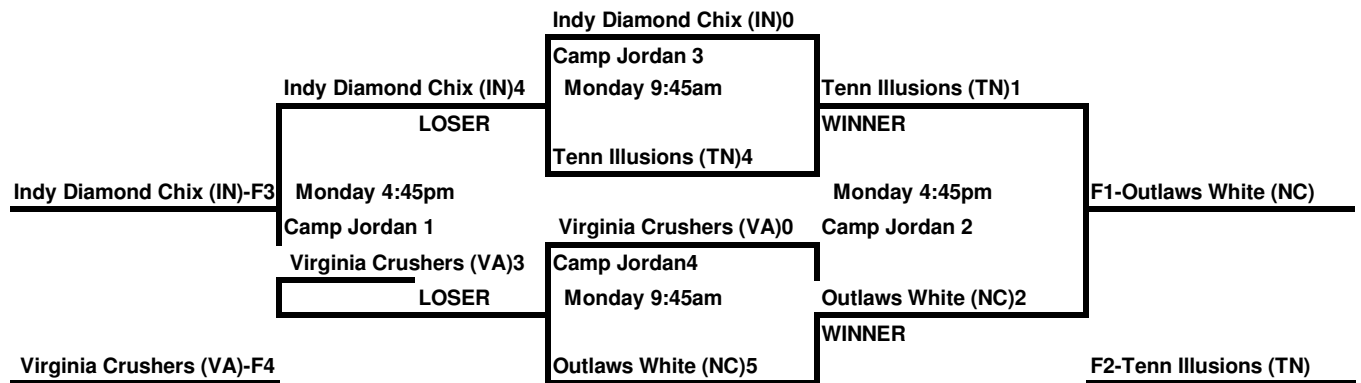

NSA 2009  
 A - WORLD SERIES  
 Chattanooga, Tn

12 UNDER  
 POOL - A

12 UNDER  
 POOL - B

12 UNDER  
 POOL - C

NSA 2009  
A - WORLD SERIES  
Chattanooga, Tn

12 UNDER  
POOL - D

12 UNDER  
POOL - E

12 UNDER  
POOL - F

NSA 2009  
A - WORLD SERIES  
Chattanooga, Tn

12 UNDER  
POOL - G

12 UNDER  
POOL - H

12 UNDER  
POOL - J

NSA 2009  
A - WORLD SERIES  
Chattanooga, Tn

12 UNDER  
POOL - K

12 UNDER  
POOL - L

12 UNDER  
POOL - M

NSA 2009  
A - WORLD SERIES  
Chattanooga, Tn

12 UNDER  
POOL - N

12 UNDER  
POOL - O

NSA 2009  
 B - WORLD SERIES  
 Chattanooga, Tn

12 UNDER  
 POOL - P

18 UNDER  
 POOL - Q