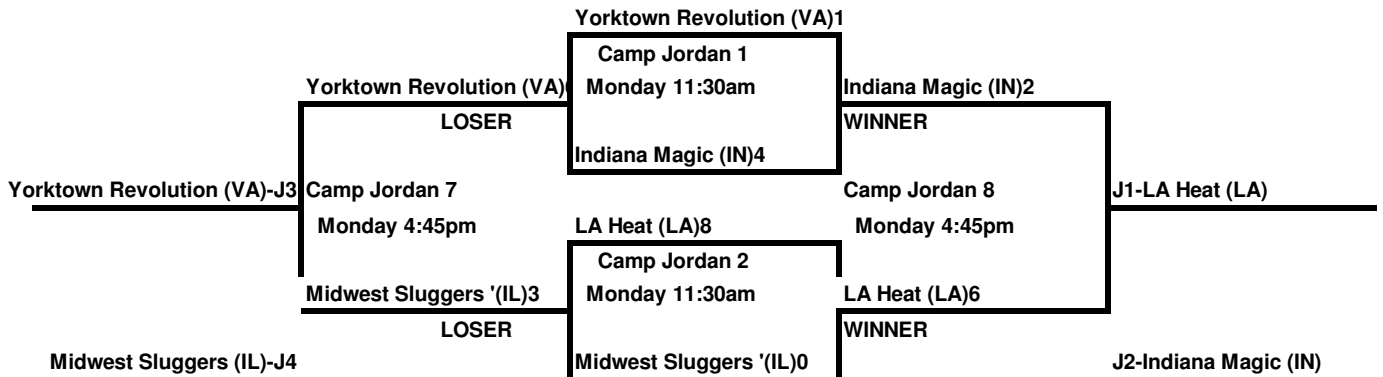

NSA 2009  
 A - WORLD SERIES  
 Chattanooga, Tn

12 UNDER  
 POOL - A

12 UNDER  
 POOL - B

12 UNDER  
 POOL - C

NSA 2009  
A - WORLD SERIES  
Chattanooga, Tn

12 UNDER  
POOL - D

12 UNDER  
POOL - E

12 UNDER  
POOL - F

NSA 2009  
A - WORLD SERIES  
Chattanooga, Tn

12 UNDER  
POOL - G

12 UNDER  
POOL - H

12 UNDER  
POOL - J

NSA 2009  
A - WORLD SERIES  
Chattanooga, Tn

12 UNDER  
POOL - K

12 UNDER  
POOL - L

12 UNDER  
POOL - M

NSA 2009  
A - WORLD SERIES  
Chattanooga, Tn

12 UNDER  
POOL - N

12 UNDER  
POOL - O

NSA 2009  
 B - WORLD SERIES  
 Chattanooga, Tn

12 UNDER  
 POOL - P

18 UNDER  
 POOL - Q